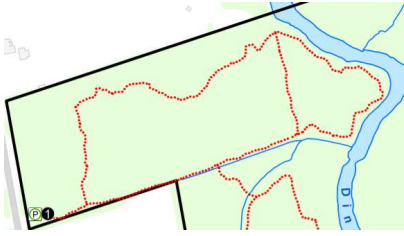

Access pt: Homewood Lane
Parking: parking lot /street parking

Lower Dingman ESA

Homewood Lane

Look in the gap of this fallen

A tree with a hole near the river.

Look for the concrete.

A "shelf" protrudes from this tree

Last stone: Look into the tree to the right of the sign

Can you find all of these places and things?
Share your pictures on Facebook and Instagram with #WildChildESACHallenge