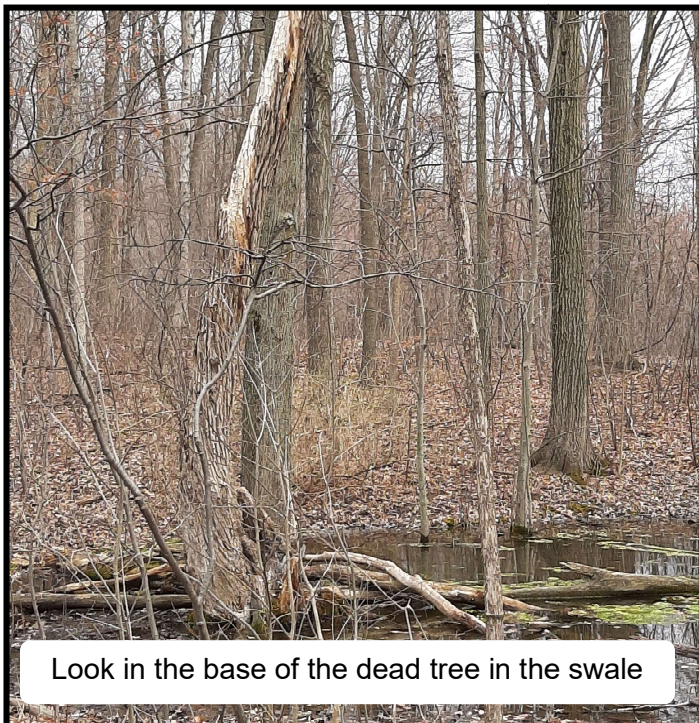

# Westminster Ponds

(Western Counties Rd. Entrance)

Look in the tunnel of the concrete barrier

Check front and back sides of trees with blazes.

Look for the concrete behind this slab.

Look in the base of the dead tree in the swale

Look in the crack of a branch between the 2 trees.  
Hint: look at the unusual log at right.

Can you find all of these places and things?

Share your pictures on Facebook and Instagram with #WildChildESACallenge