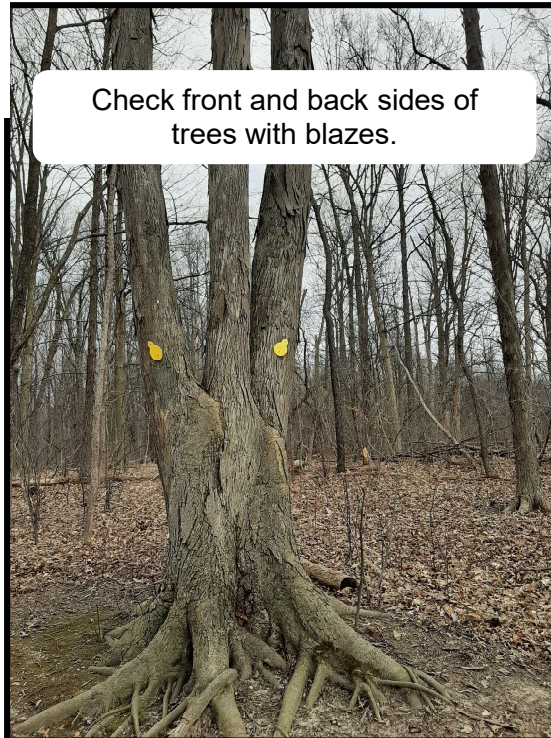

# Westminster Ponds

(Western Counties Rd. Entrance)

Look in the tunnel of the concrete barrier

Check front and back sides of trees with blazes.

Look for the concrete behind this slab.

Look in the base of the dead tree in the swale

Look in the crack of a branch between the 2 trees.  
Hint: look at the unusual log at right.

Can you find all of these places and things?

Share your pictures on Facebook and Instagram with #WildChildESACallenge